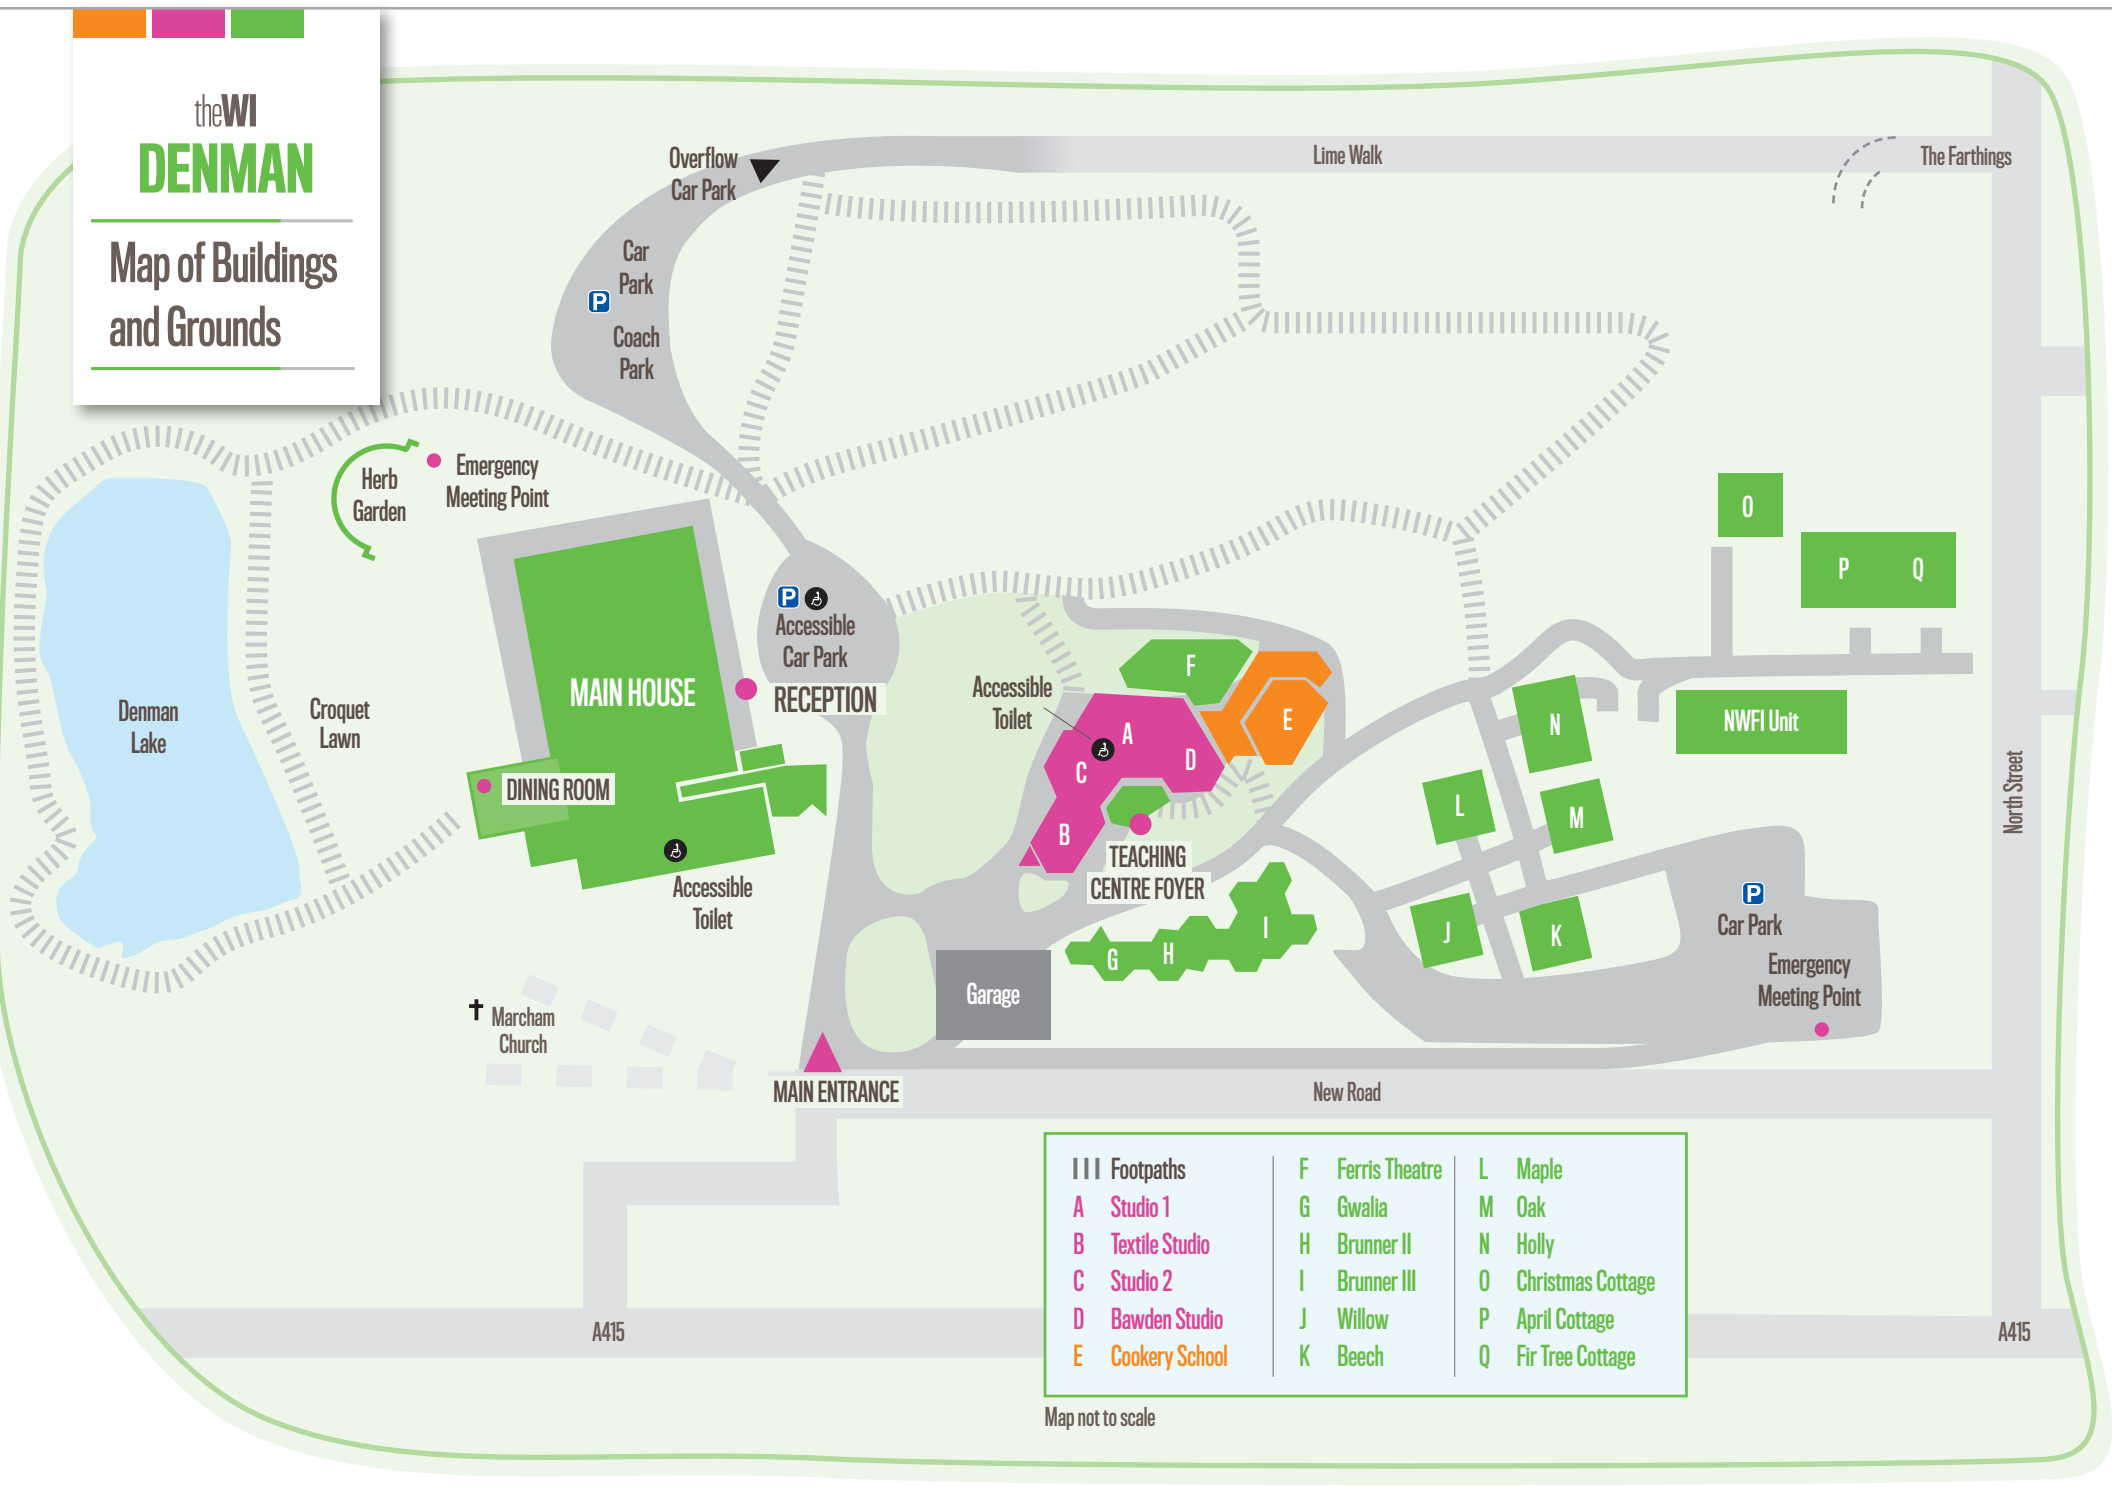

Map of Buildings
and Grounds

† Marcham Church

Footpaths	F Ferris Theatre	L Maple
A Studio 1	G Gwalia	M Oak
B Textile Studio	H Brunner II	N Holly
C Studio 2	I Brunner III	O Christmas Cottage
D Bawden Studio	J Willow	P April Cottage
E Cookery School	K Beech	Q Fir Tree Cottage

Map not to scale